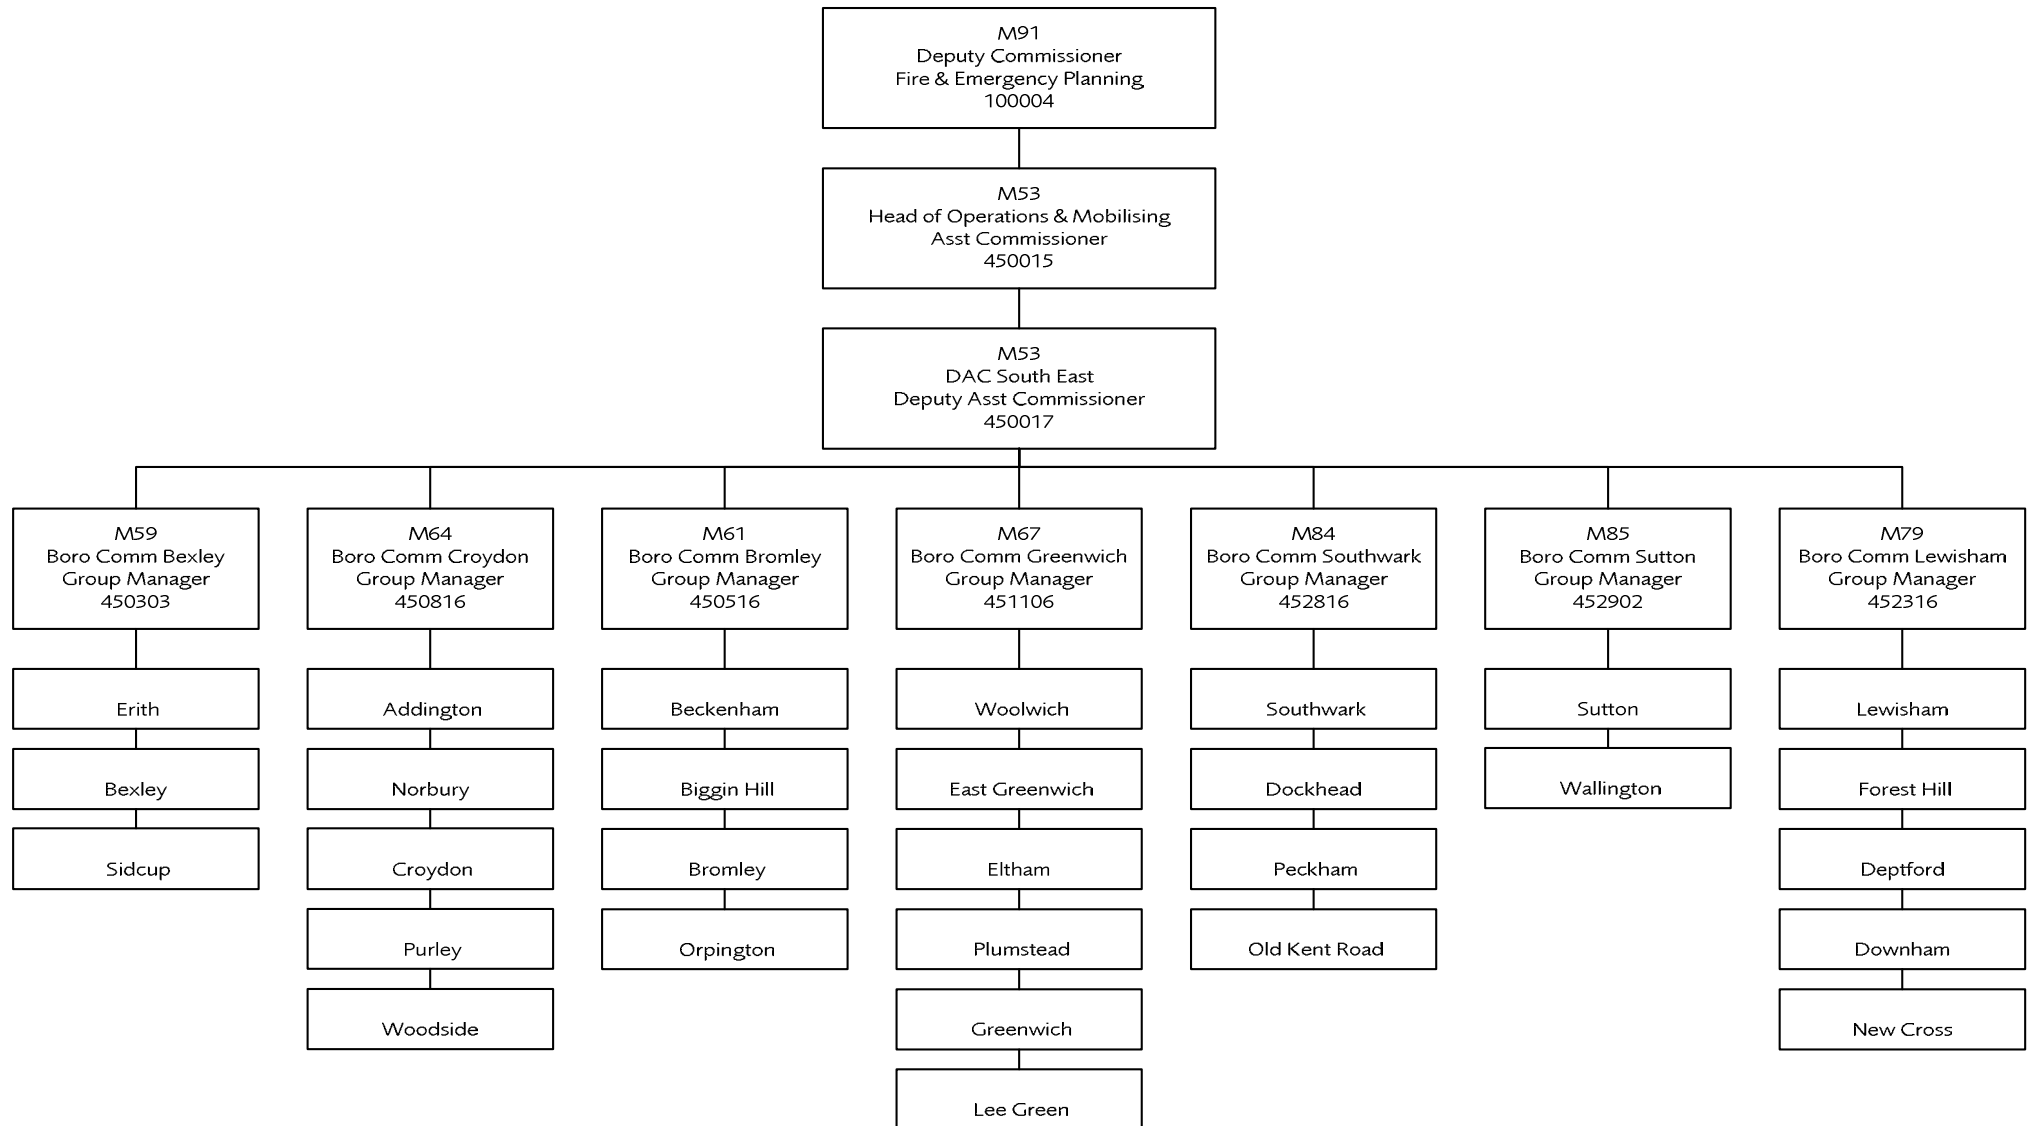

FILENAME: C16
 EFFECTIVE DATE: APRIL 11
 FEP: 1321
 UPDATED: MARCH 11

DEPUTY COMMISSIONER'S DIRECTORATE OPERATIONS SOUTH EAST AREA ADMIN TEAM

FILENAME: A19
 EFFECTIVE DATE: APRIL 11
 FEP: 1321/DA154
 UPDATED: MARCH 11

DEPUTY COMMISSIONER'S DIRECTORATE OPERATIONS SOUTH WEST AREA ADMIN TEAM

FILE NAME: A18
 EFFECTIVE DATE: APRIL 11
 FEP: 1321
 UPDATED: MARCH 11

DEPUTY COMMISSIONER'S DIRECTORATE OPERATIONS

CENTRAL OPERATIONS / ESTABLISHMENT & PERFORMANCE TEAM

FILENAME: M53
 EFFECTIVE DATE: APRIL 11
 FEP:
 UPDATED: JULY 11

DEPUTY COMMISSIONER'S DIRECTORATE OPERATIONS SOUTH EAST AREA – BOROUGH STRUCTURE

DEPUTY COMMISSIONER'S DIRECTORATE OPERATIONS NORTH EAST AREA – BOROUGH STRUCTURE

DEPUTY COMMISSIONER'S DIRECTORATE OPERATIONS NORTH WEST AREA – BOROUGH STRUCTURE

DEPUTY COMMISSIONER'S DIRECTORATE OPERATIONS SOUTH WEST AREA – BOROUGH STRUCTURE