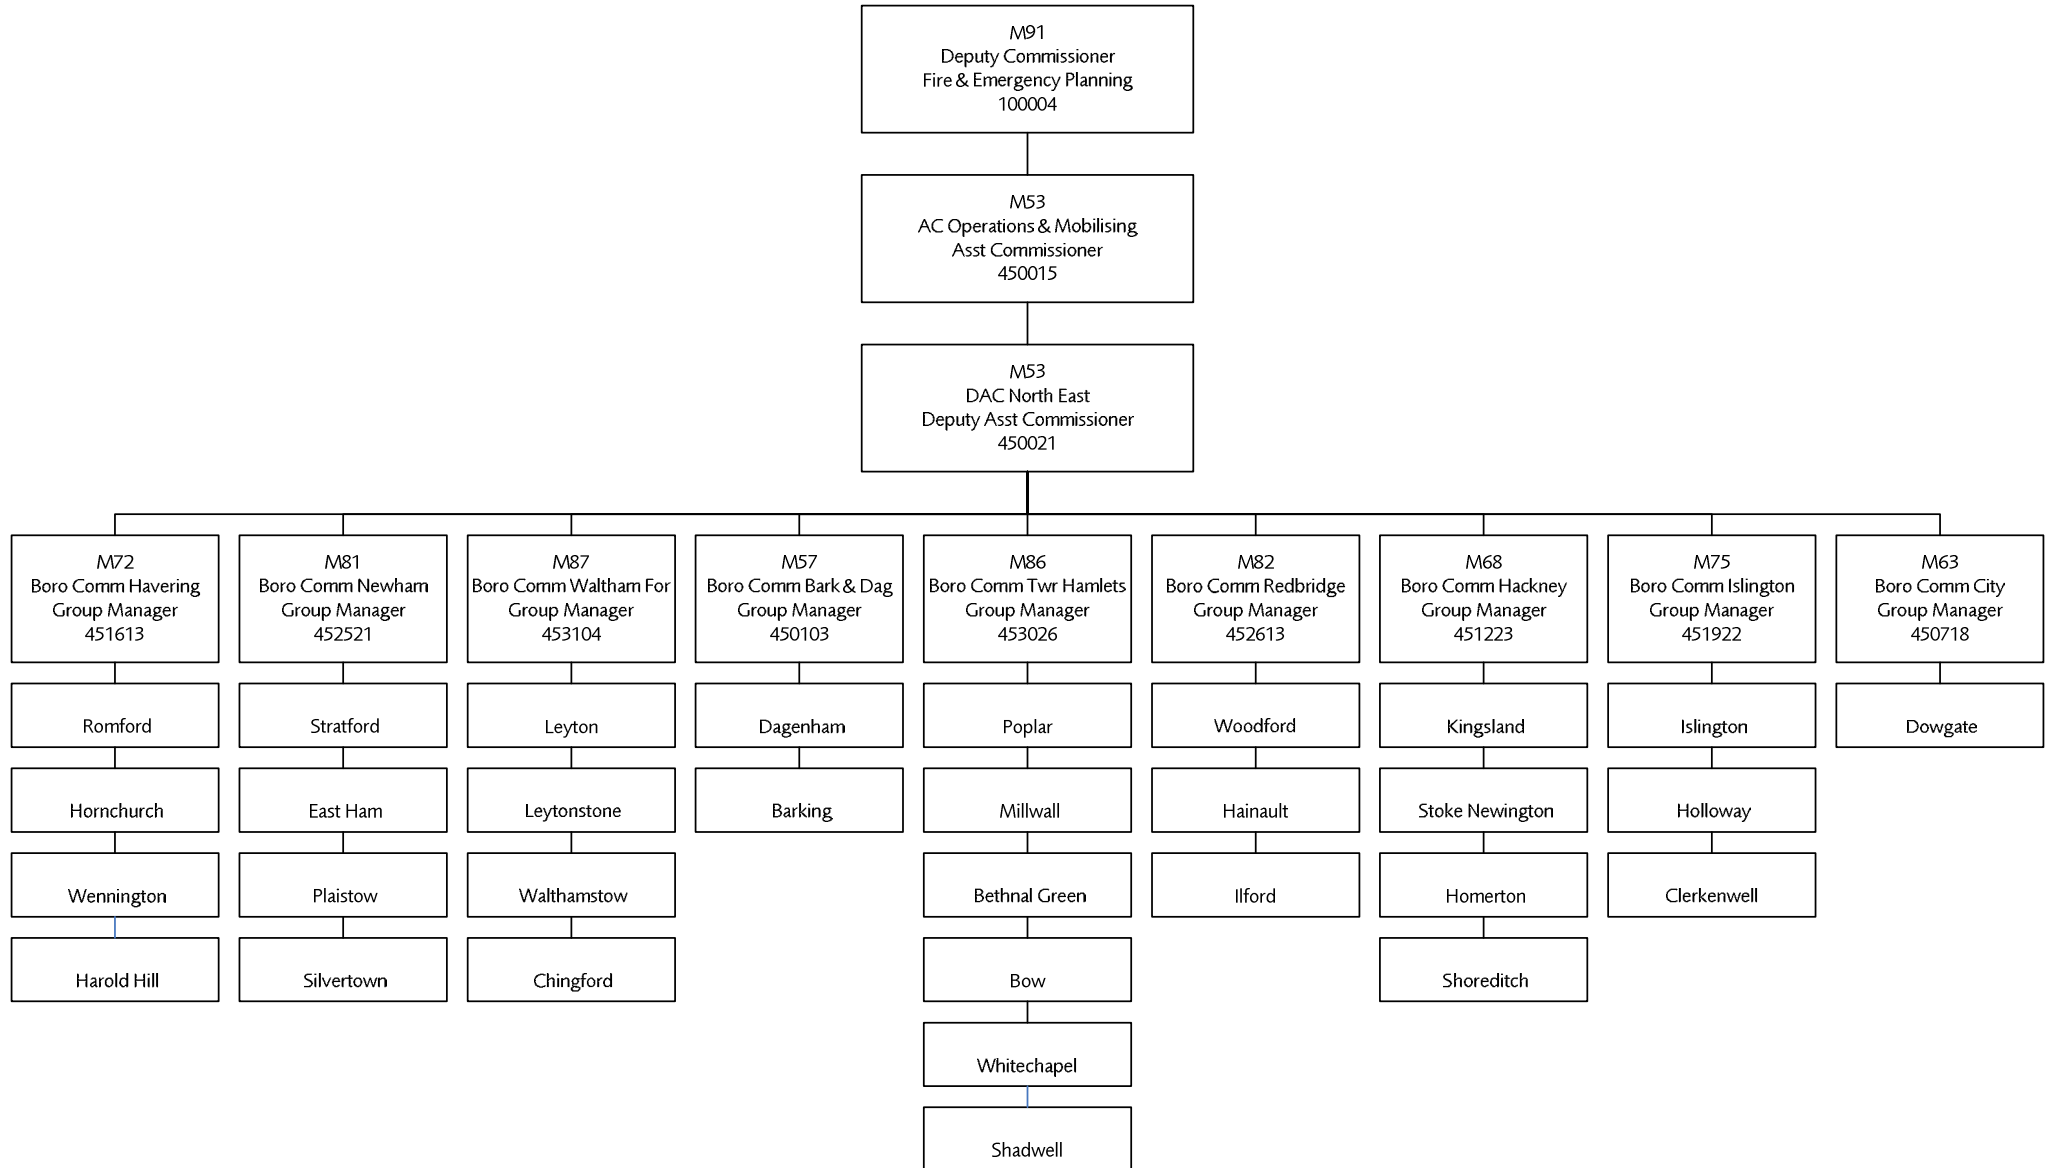

FILENAME: C16
 EFFECTIVE DATE: APRIL 11
 FEP: 1321
 UPDATED: MARCH 11

DEPUTY COMMISSIONER'S DIRECTORATE OPERATIONS SOUTH EAST AREA ADMIN TEAM

FILENAME: A19
 EFFECTIVE DATE: APRIL 11
 FEP: 1321/DA154
 UPDATED: MARCH 11

DEPUTY COMMISSIONER'S DIRECTORATE OPERATIONS SOUTH WEST AREA ADMIN TEAM

FILE NAME: A18
 EFFECTIVE DATE: APRIL 11
 FEP: 1321
 UPDATED: MARCH 11

DEPUTY COMMISSIONER'S DIRECTORATE OPERATIONS

CENTRAL OPERATIONS / ESTABLISHMENT & PERFORMANCE TEAM

FILENAME: M53
 EFFECTIVE DATE: APRIL 11
 FEP:
 UPDATED: JULY 11

DEPUTY COMMISSIONER'S DIRECTORATE OPERATIONS SOUTH EAST AREA – BOROUGH STRUCTURE

DEPUTY COMMISSIONER'S DIRECTORATE OPERATIONS NORTH EAST AREA – BOROUGH STRUCTURE

DEPUTY COMMISSIONER'S DIRECTORATE OPERATIONS NORTH WEST AREA – BOROUGH STRUCTURE

DEPUTY COMMISSIONER'S DIRECTORATE OPERATIONS SOUTH WEST AREA – BOROUGH STRUCTURE