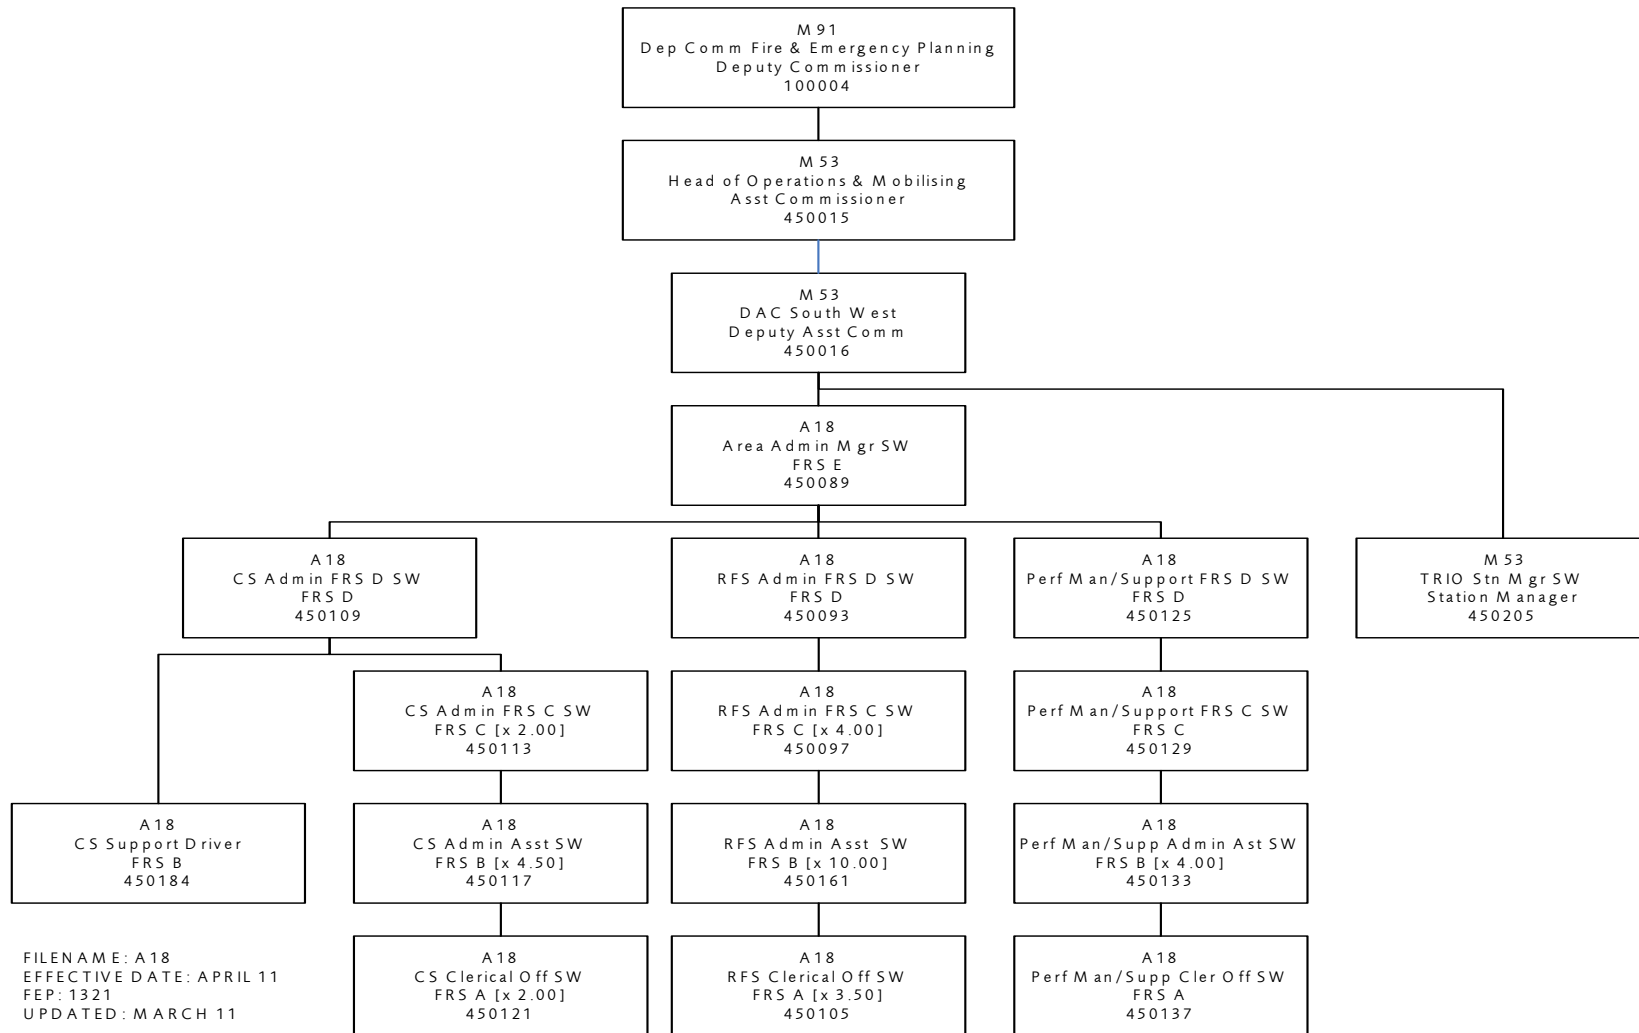

DEPUTY COMMISSIONER'S DIRECTORATE OPERATIONS NORTH EAST AREA ADMIN TEAM

FILENAME: C17
 EFFECTIVE DATE: APRIL 11
 FEP: 1321/DA154
 UPDATED: MARCH 11

DEPUTY COMMISSIONER'S DIRECTORATE OPERATIONS NORTH WEST AREA ADMIN TEAM

FILENAME: C16
 EFFECTIVE DATE: APRIL 11
 FEP: 1321
 UPDATED: MARCH 11

DEPUTY COMMISSIONER'S DIRECTORATE OPERATIONS SOUTH EAST AREA ADMIN TEAM

FILENAME: A19
 EFFECTIVE DATE: APRIL 11
 FEP: 1321/DA154
 UPDATED: MARCH 11

DEPUTY COMMISSIONER'S DIRECTORATE OPERATIONS SOUTH WEST AREA ADMIN TEAM

FILE NAME: A18
 EFFECTIVE DATE: APRIL 11
 FEP: 1321
 UPDATED: MARCH 11

DEPUTY COMMISSIONER'S DIRECTORATE OPERATIONS

CENTRAL OPERATIONS / ESTABLISHMENT & PERFORMANCE TEAM

DEPUTY COMMISSIONER'S DIRECTORATE OPERATIONS NORTH WEST AREA – BOROUGH STRUCTURE

DEPUTY COMMISSIONER'S DIRECTORATE OPERATIONS SOUTH WEST AREA – BOROUGH STRUCTURE