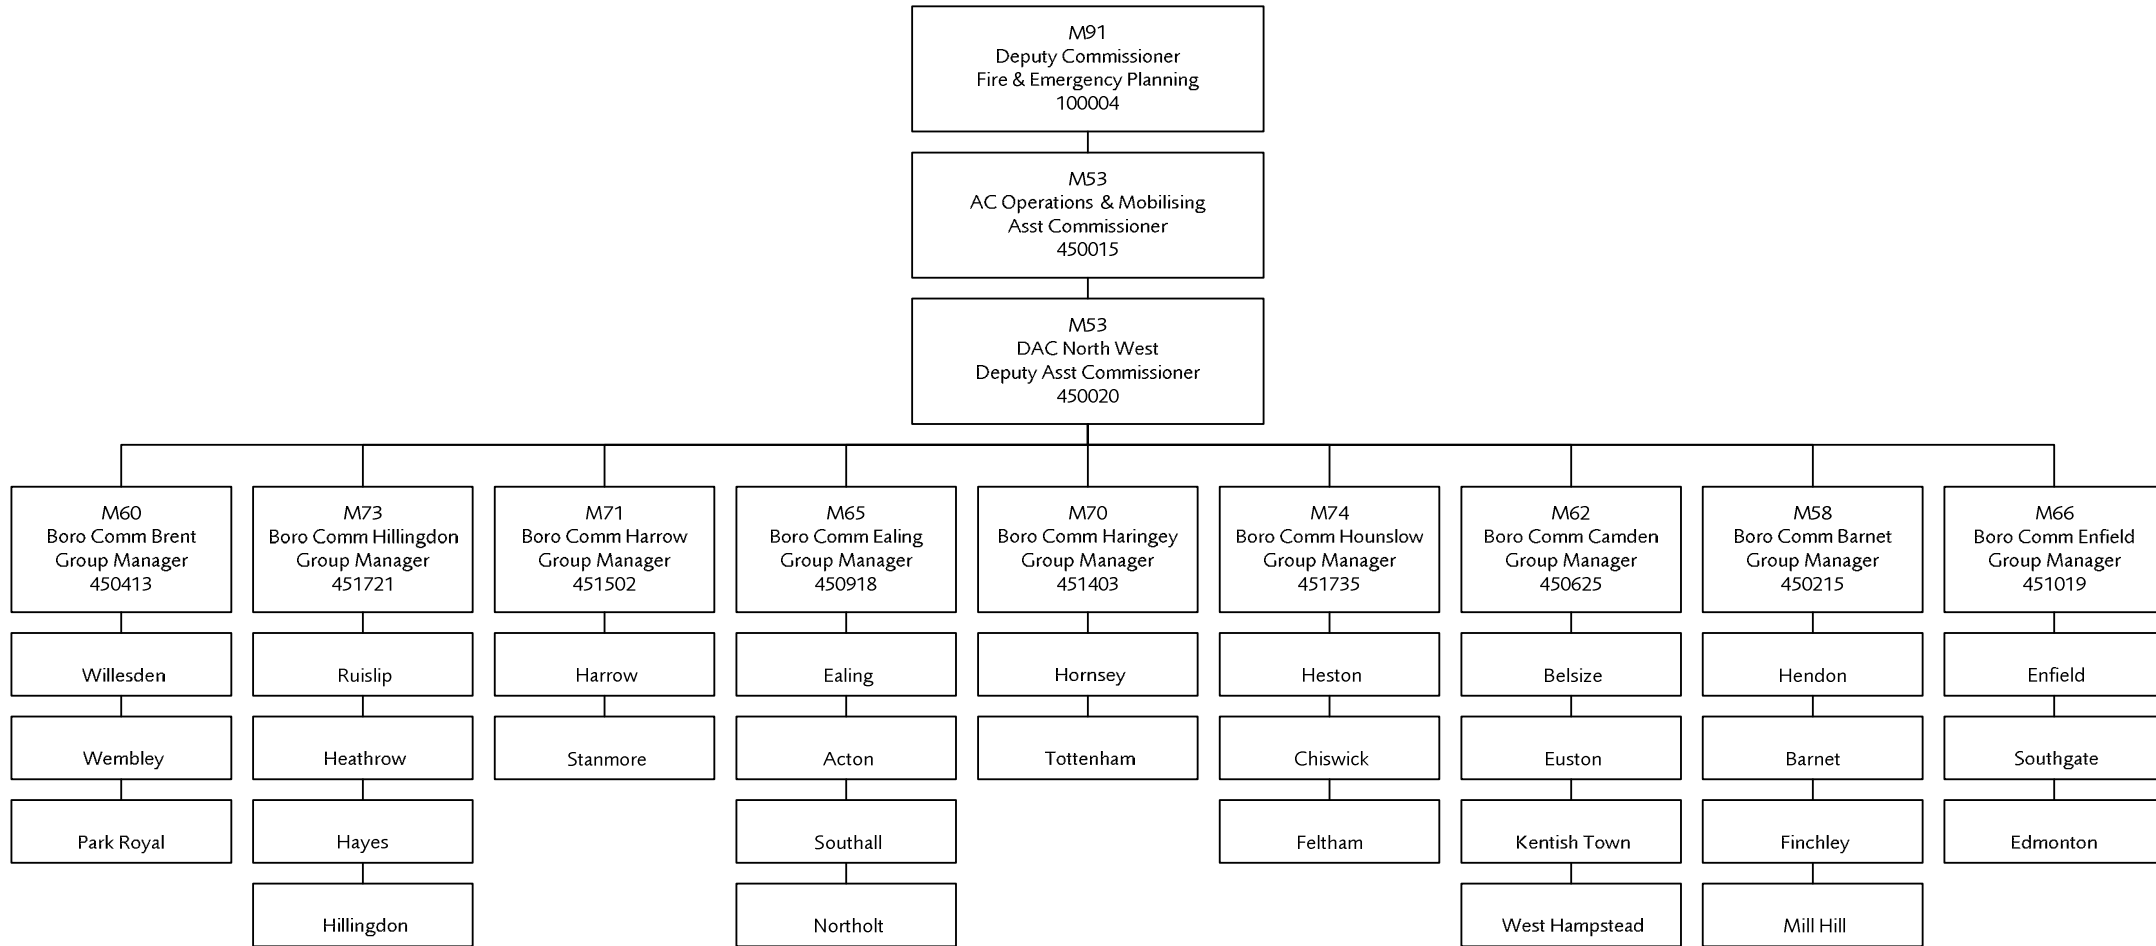

DEPUTY COMMISSIONER'S DIRECTORATE OPERATIONS SOUTH WEST AREA ADMIN TEAM

FILE NAME: A18
 EFFECTIVE DATE: APRIL 11
 FEP: 1321
 UPDATED: MARCH 11

DEPUTY COMMISSIONER'S DIRECTORATE OPERATIONS

CENTRAL OPERATIONS / ESTABLISHMENT & PERFORMANCE TEAM

FILENAME: M53
 EFFECTIVE DATE: APRIL 11
 FEP:
 UPDATED: JULY 11

DEPUTY COMMISSIONER'S DIRECTORATE OPERATIONS SOUTH EAST AREA – BOROUGH STRUCTURE

DEPUTY COMMISSIONER'S DIRECTORATE OPERATIONS NORTH EAST AREA – BOROUGH STRUCTURE

DEPUTY COMMISSIONER'S DIRECTORATE OPERATIONS NORTH WEST AREA – BOROUGH STRUCTURE

DEPUTY COMMISSIONER'S DIRECTORATE OPERATIONS SOUTH WEST AREA – BOROUGH STRUCTURE