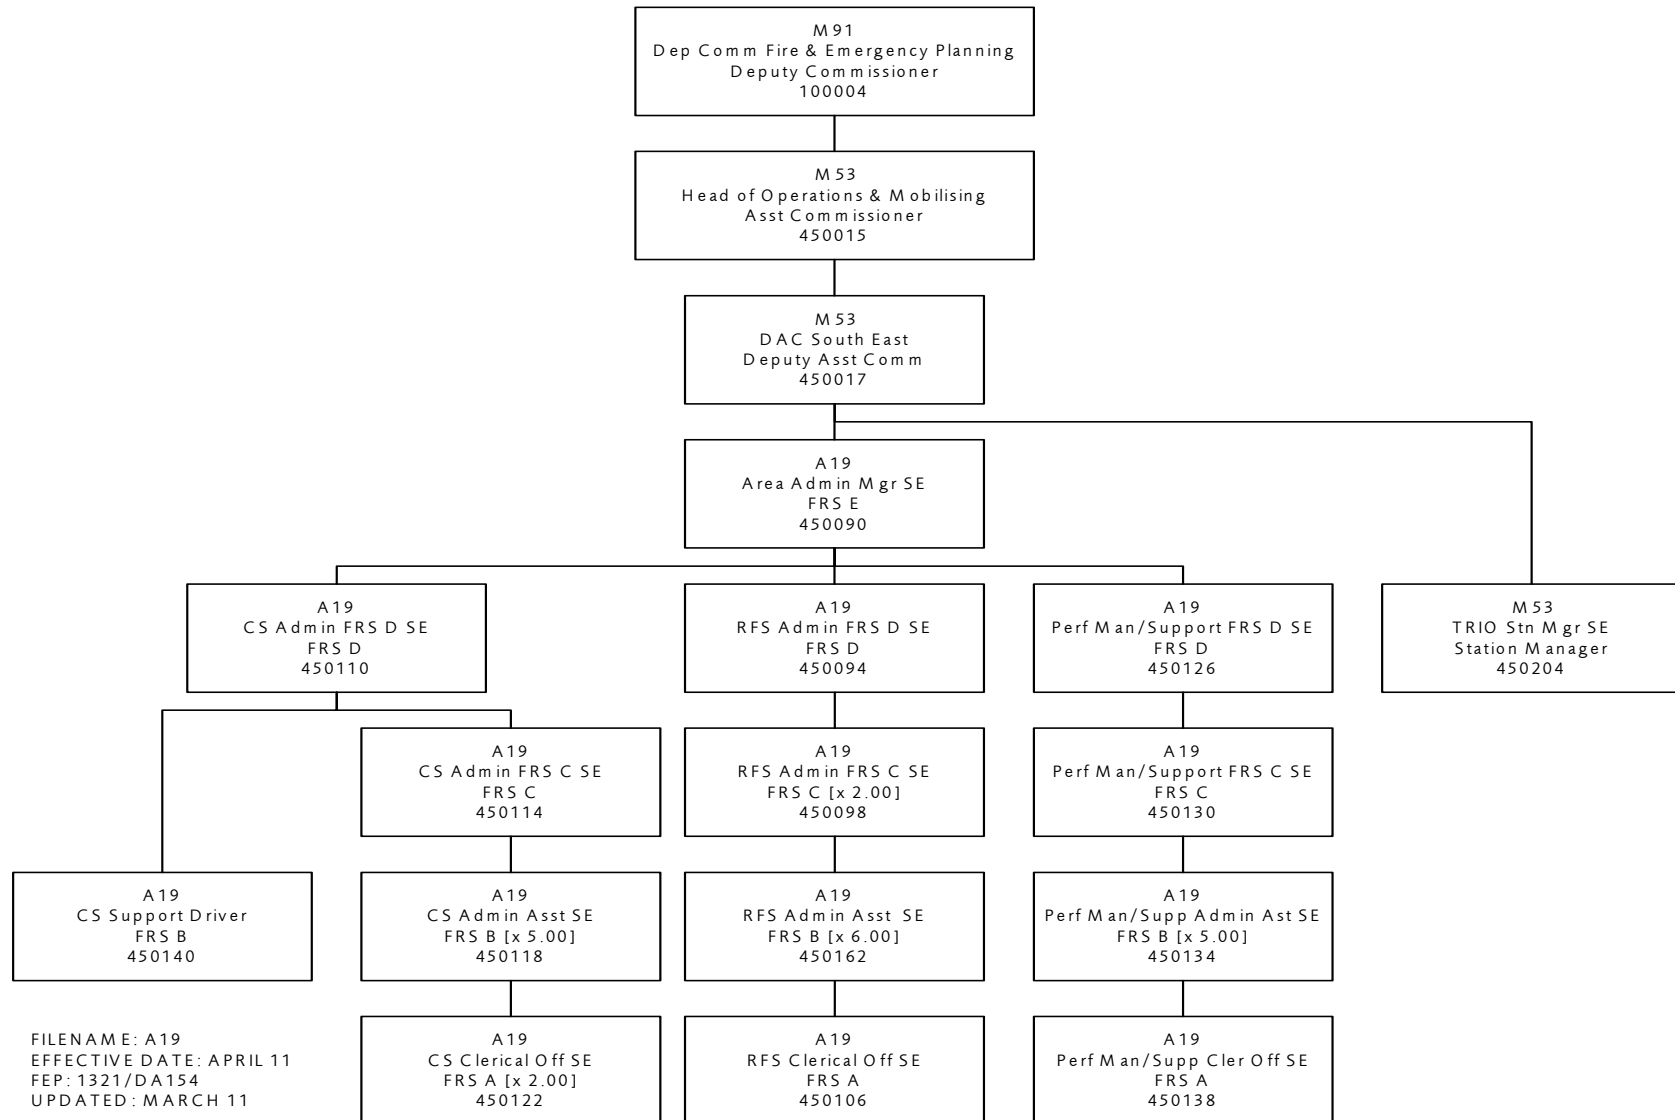

DEPUTY COMMISSIONER'S DIRECTORATE OPERATIONS NORTH EAST AREA ADMIN TEAM

FILENAME: C17
 EFFECTIVE DATE: APRIL 11
 FEP: 1321/DA154
 UPDATED: MARCH 11

DEPUTY COMMISSIONER'S DIRECTORATE OPERATIONS NORTH WEST AREA ADMIN TEAM

FILENAME: C16
 EFFECTIVE DATE: APRIL 11
 FEP: 1321
 UPDATED: MARCH 11

DEPUTY COMMISSIONER'S DIRECTORATE OPERATIONS SOUTH EAST AREA ADMIN TEAM

FILENAME: A19
 EFFECTIVE DATE: APRIL 11
 FEP: 1321/DA154
 UPDATED: MARCH 11

DEPUTY COMMISSIONER'S DIRECTORATE OPERATIONS SOUTH WEST AREA ADMIN TEAM

FILE NAME: A18
 EFFECTIVE DATE: APRIL 11
 FEP: 1321
 UPDATED: MARCH 11

DEPUTY COMMISSIONER'S DIRECTORATE OPERATIONS

CENTRAL OPERATIONS / ESTABLISHMENT & PERFORMANCE TEAM

DEPUTY COMMISSIONER'S DIRECTORATE OPERATIONS NORTH WEST AREA – BOROUGH STRUCTURE

DEPUTY COMMISSIONER'S DIRECTORATE OPERATIONS SOUTH WEST AREA – BOROUGH STRUCTURE