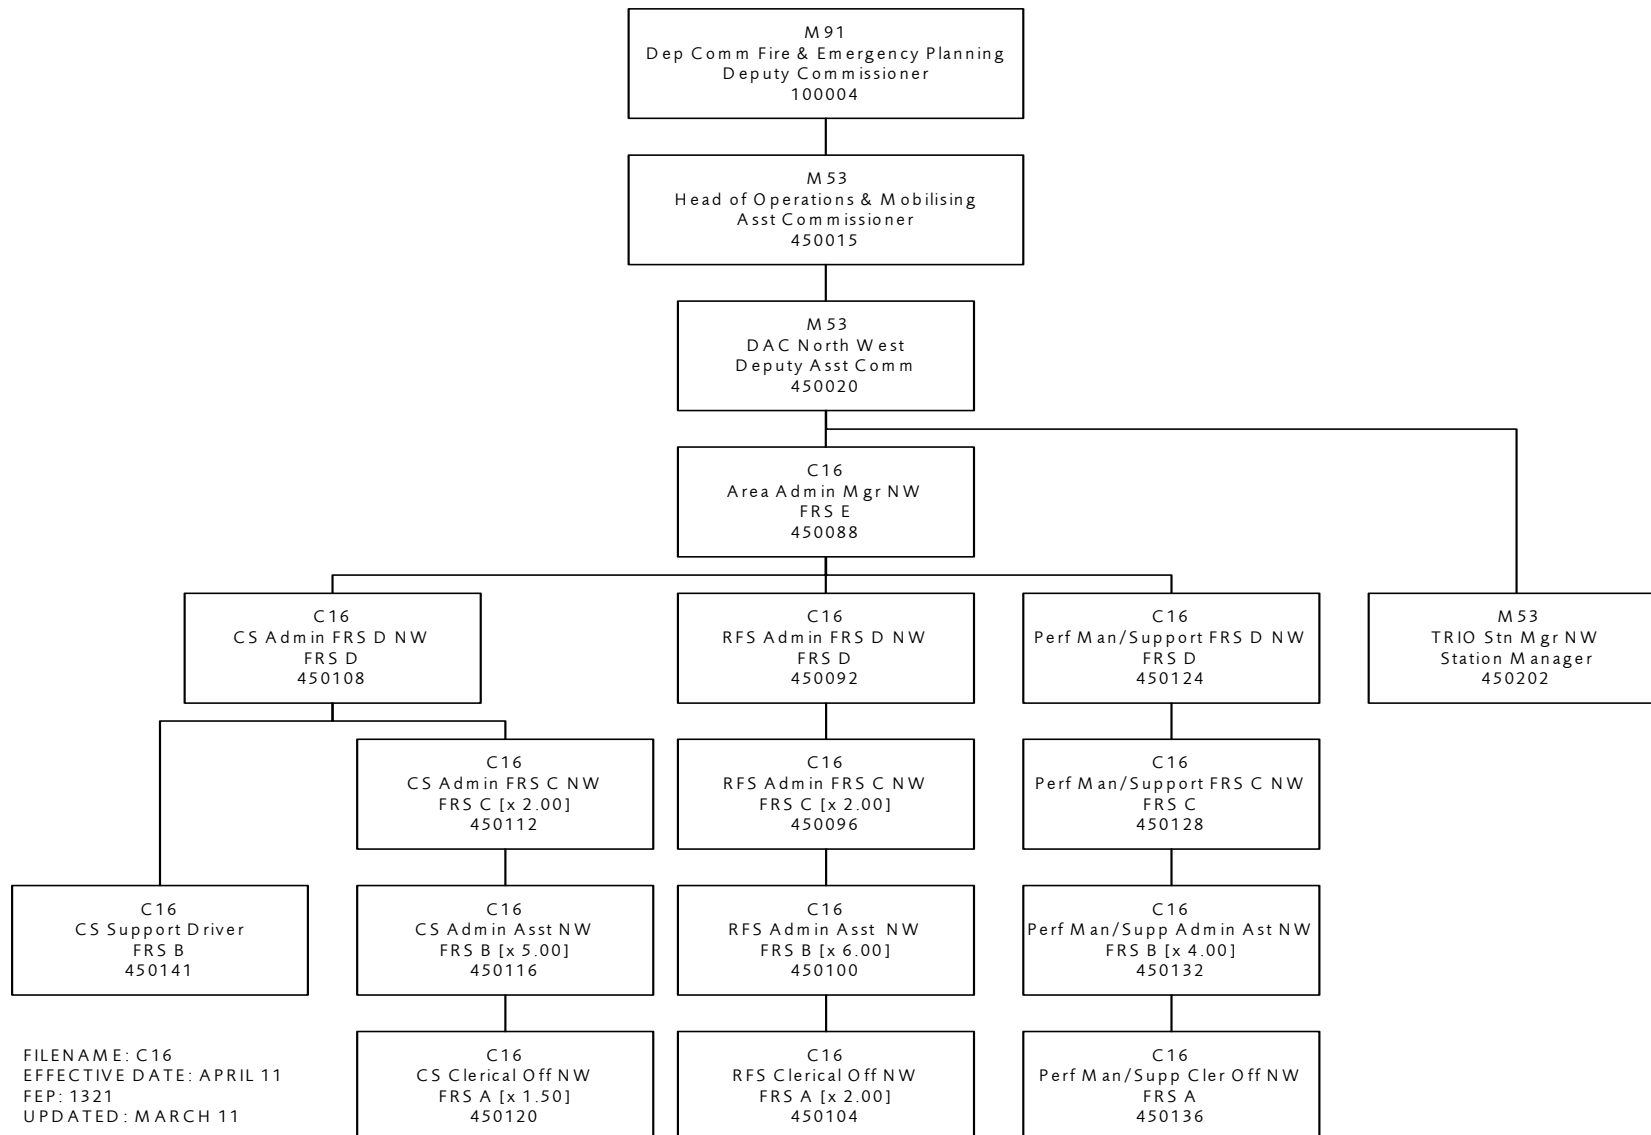

DEPUTY COMMISSIONER'S DIRECTORATE OPERATIONS NORTH EAST AREA ADMIN TEAM

FILENAME: C17
 EFFECTIVE DATE: APRIL 11
 FEP: 1321/DA154
 UPDATED: MARCH 11

DEPUTY COMMISSIONER'S DIRECTORATE OPERATIONS NORTH WEST AREA ADMIN TEAM

FILENAME: C16
 EFFECTIVE DATE: APRIL 11
 FEP: 1321
 UPDATED: MARCH 11

DEPUTY COMMISSIONER'S DIRECTORATE OPERATIONS SOUTH EAST AREA ADMIN TEAM

FILENAME: A19
 EFFECTIVE DATE: APRIL 11
 FEP: 1321/DA154
 UPDATED: MARCH 11

DEPUTY COMMISSIONER'S DIRECTORATE OPERATIONS SOUTH WEST AREA ADMIN TEAM

FILE NAME: A18
 EFFECTIVE DATE: APRIL 11
 FEP: 1321
 UPDATED: MARCH 11

DEPUTY COMMISSIONER'S DIRECTORATE OPERATIONS

CENTRAL OPERATIONS / ESTABLISHMENT & PERFORMANCE TEAM

DEPUTY COMMISSIONER'S DIRECTORATE OPERATIONS NORTH WEST AREA – BOROUGH STRUCTURE

DEPUTY COMMISSIONER'S DIRECTORATE OPERATIONS SOUTH WEST AREA – BOROUGH STRUCTURE