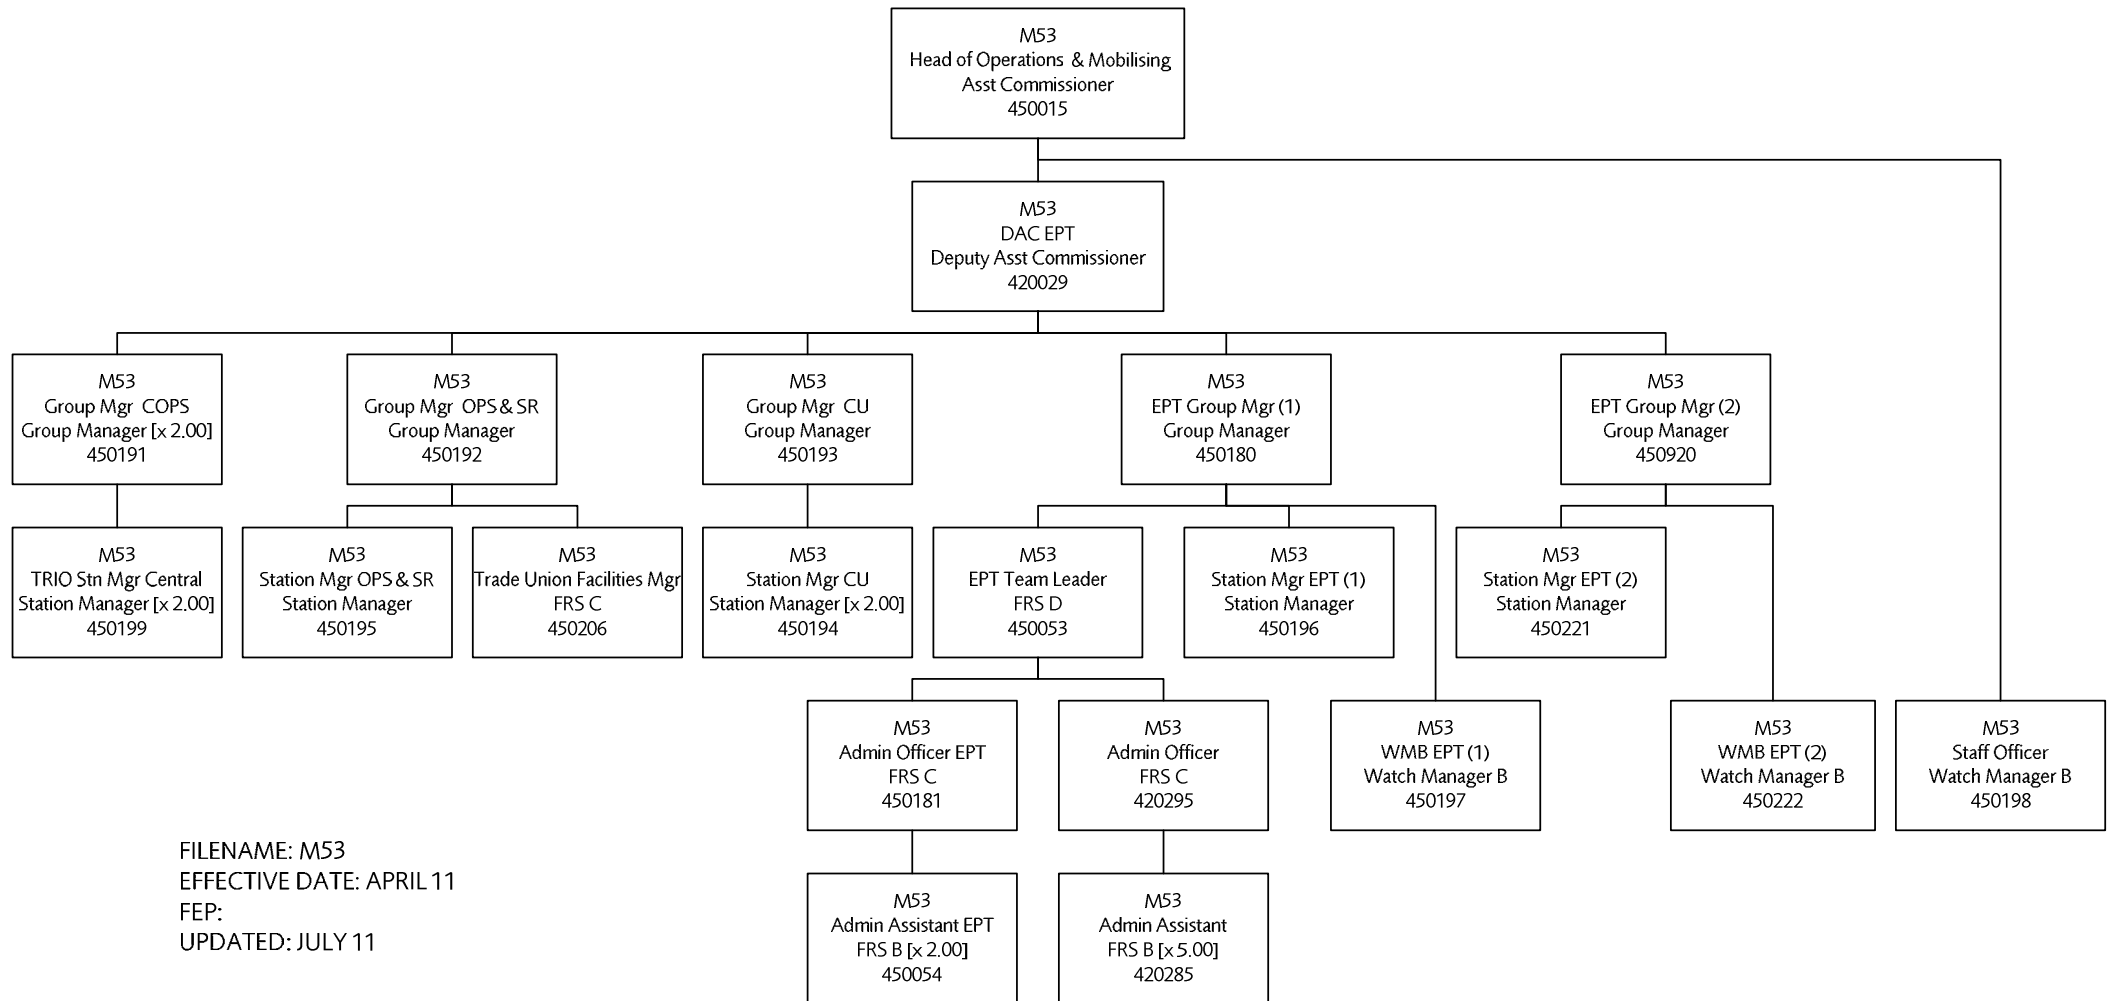

FILENAME: C16
 EFFECTIVE DATE: APRIL 11
 FEP: 1321
 UPDATED: MARCH 11

DEPUTY COMMISSIONER'S DIRECTORATE OPERATIONS SOUTH EAST AREA ADMIN TEAM

FILENAME: A19
 EFFECTIVE DATE: APRIL 11
 FEP: 1321/DA154
 UPDATED: MARCH 11

DEPUTY COMMISSIONER'S DIRECTORATE OPERATIONS SOUTH WEST AREA ADMIN TEAM

FILE NAME: A18
 EFFECTIVE DATE: APRIL 11
 FEP: 1321
 UPDATED: MARCH 11

DEPUTY COMMISSIONER'S DIRECTORATE OPERATIONS

CENTRAL OPERATIONS / ESTABLISHMENT & PERFORMANCE TEAM

FILENAME: M53
 EFFECTIVE DATE: APRIL 11
 FEP:
 UPDATED: JULY 11

DEPUTY COMMISSIONER'S DIRECTORATE OPERATIONS SOUTH EAST AREA – BOROUGH STRUCTURE

DEPUTY COMMISSIONER'S DIRECTORATE OPERATIONS NORTH EAST AREA – BOROUGH STRUCTURE

DEPUTY COMMISSIONER'S DIRECTORATE OPERATIONS NORTH WEST AREA – BOROUGH STRUCTURE

DEPUTY COMMISSIONER'S DIRECTORATE OPERATIONS SOUTH WEST AREA – BOROUGH STRUCTURE