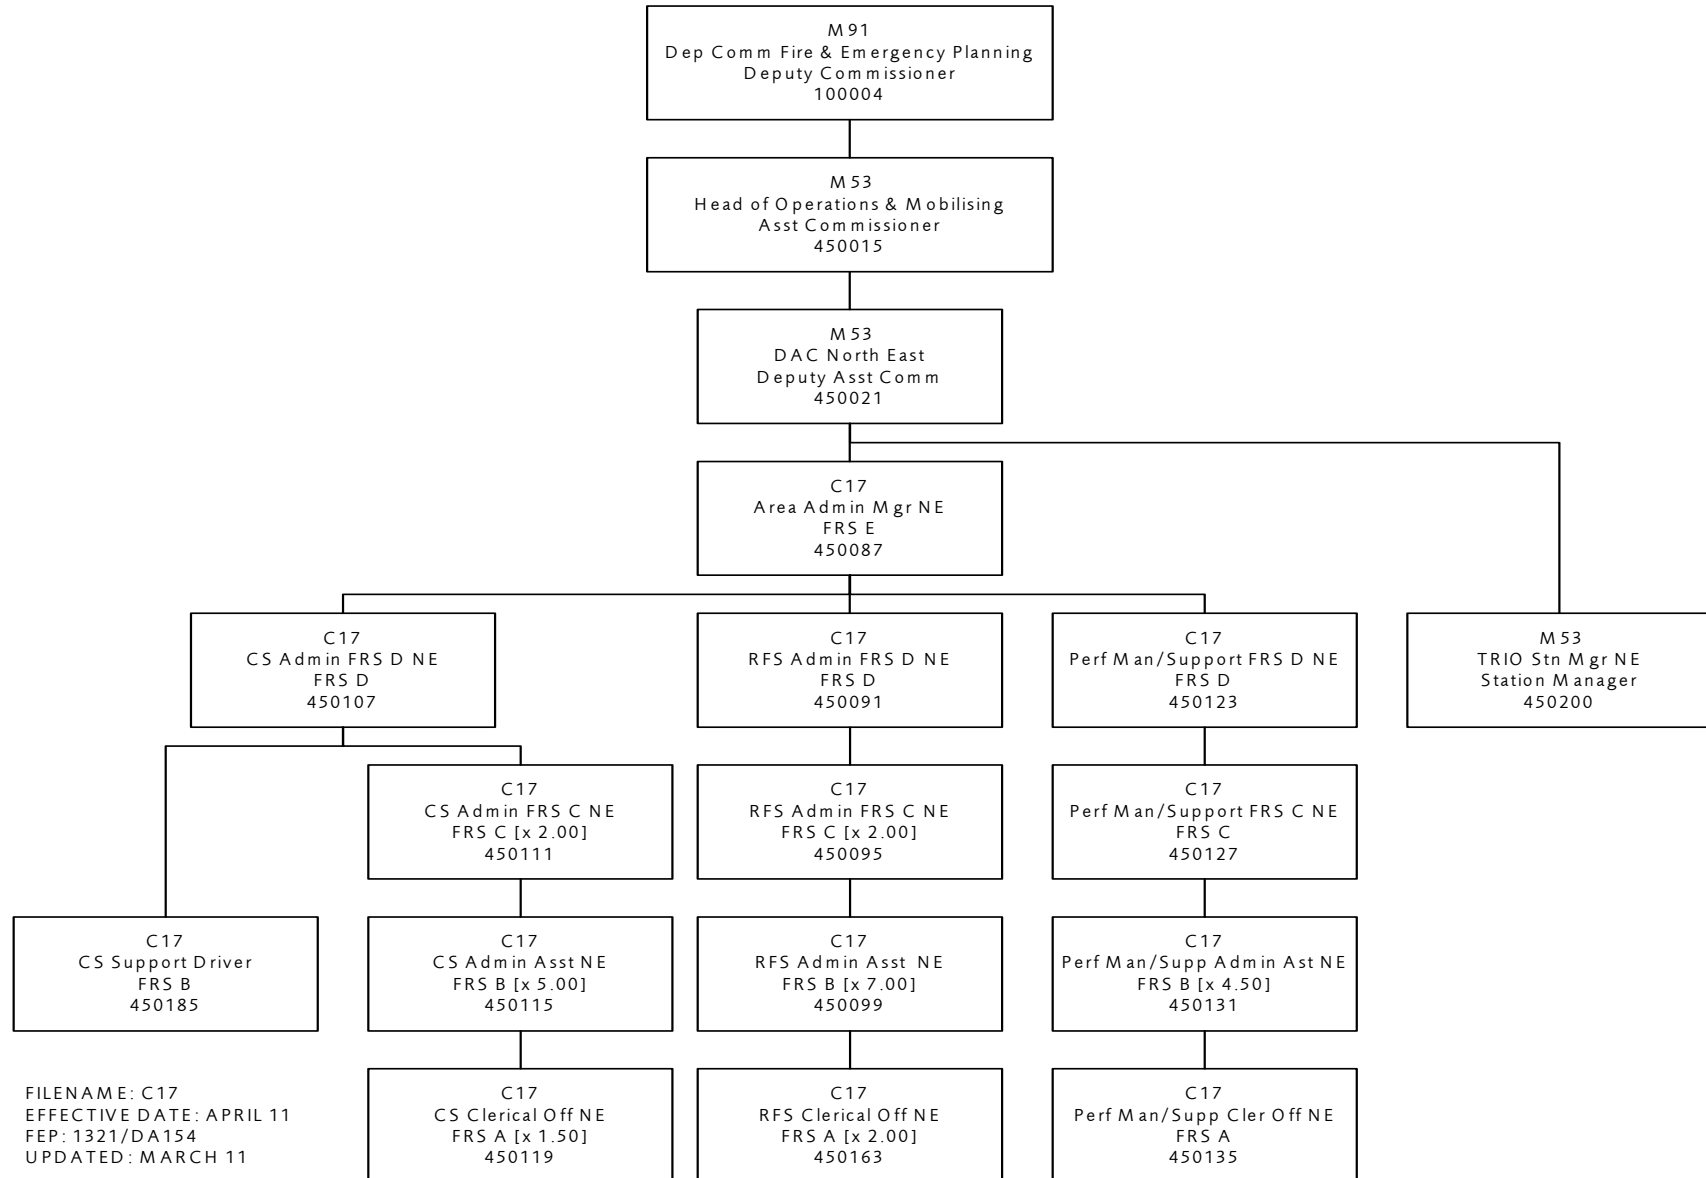

DEPUTY COMMISSIONER'S DIRECTORATE OPERATIONS NORTH EAST AREA ADMIN TEAM

FILENAME: C17
 EFFECTIVE DATE: APRIL 11
 FEP: 1321/DA154
 UPDATED: MARCH 11

DEPUTY COMMISSIONER'S DIRECTORATE OPERATIONS NORTH WEST AREA ADMIN TEAM

FILENAME: C16
 EFFECTIVE DATE: APRIL 11
 FEP: 1321
 UPDATED: MARCH 11

DEPUTY COMMISSIONER'S DIRECTORATE OPERATIONS SOUTH EAST AREA ADMIN TEAM

FILENAME: A19
 EFFECTIVE DATE: APRIL 11
 FEP: 1321/DA154
 UPDATED: MARCH 11

DEPUTY COMMISSIONER'S DIRECTORATE OPERATIONS SOUTH WEST AREA ADMIN TEAM

FILE NAME: A18
 EFFECTIVE DATE: APRIL 11
 FEP: 1321
 UPDATED: MARCH 11

DEPUTY COMMISSIONER'S DIRECTORATE OPERATIONS

CENTRAL OPERATIONS / ESTABLISHMENT & PERFORMANCE TEAM

DEPUTY COMMISSIONER'S DIRECTORATE OPERATIONS NORTH WEST AREA – BOROUGH STRUCTURE

DEPUTY COMMISSIONER'S DIRECTORATE OPERATIONS SOUTH WEST AREA – BOROUGH STRUCTURE