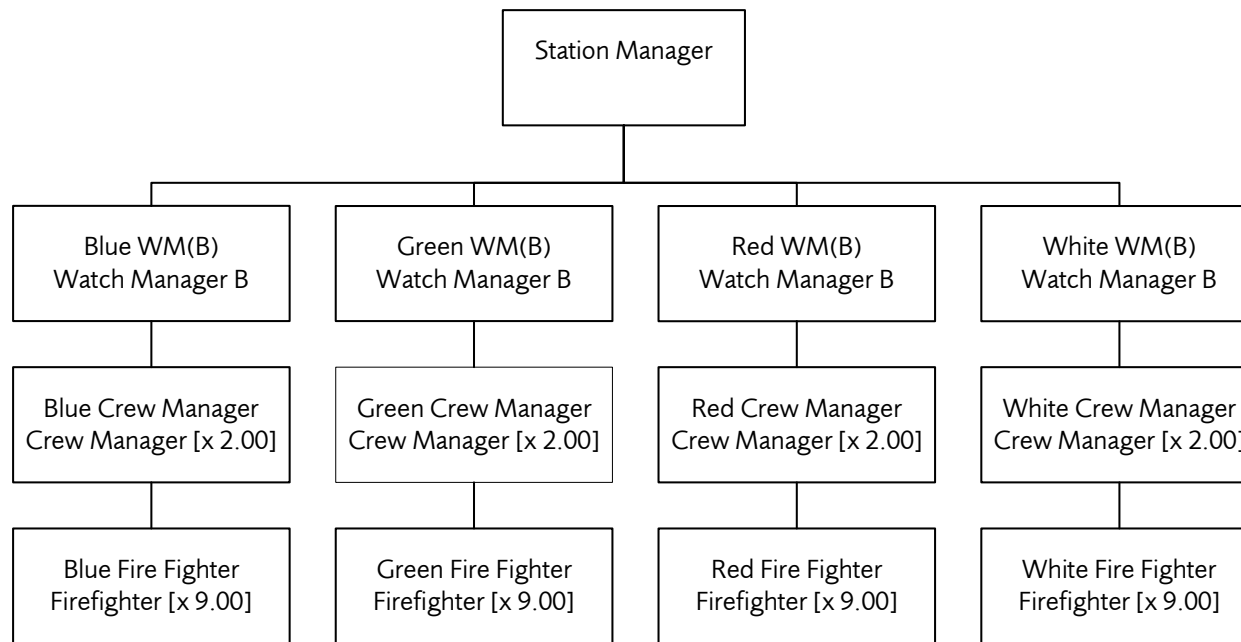

Fire Station with 2 Fire Engines

The above structure applies to the following stations with 2 fire engines:

Addington, Bow, Brixton, Bromley, Chingford, Enfield, Erith, Feltham, Hillingdon, Holloway, Homerton, Hornsey, Ilford, Islington, Kentish Town, Kingston, Lambeth, Leyton, Leytonstone, Norbury, North Kensington, Northolt, Peckham, Plaistow, Plumstead, Shoreditch, Sidcup, Southall, Stoke Newington, Tooting, West Hampstead, West Norwood, Whitechapel, and Willesden.