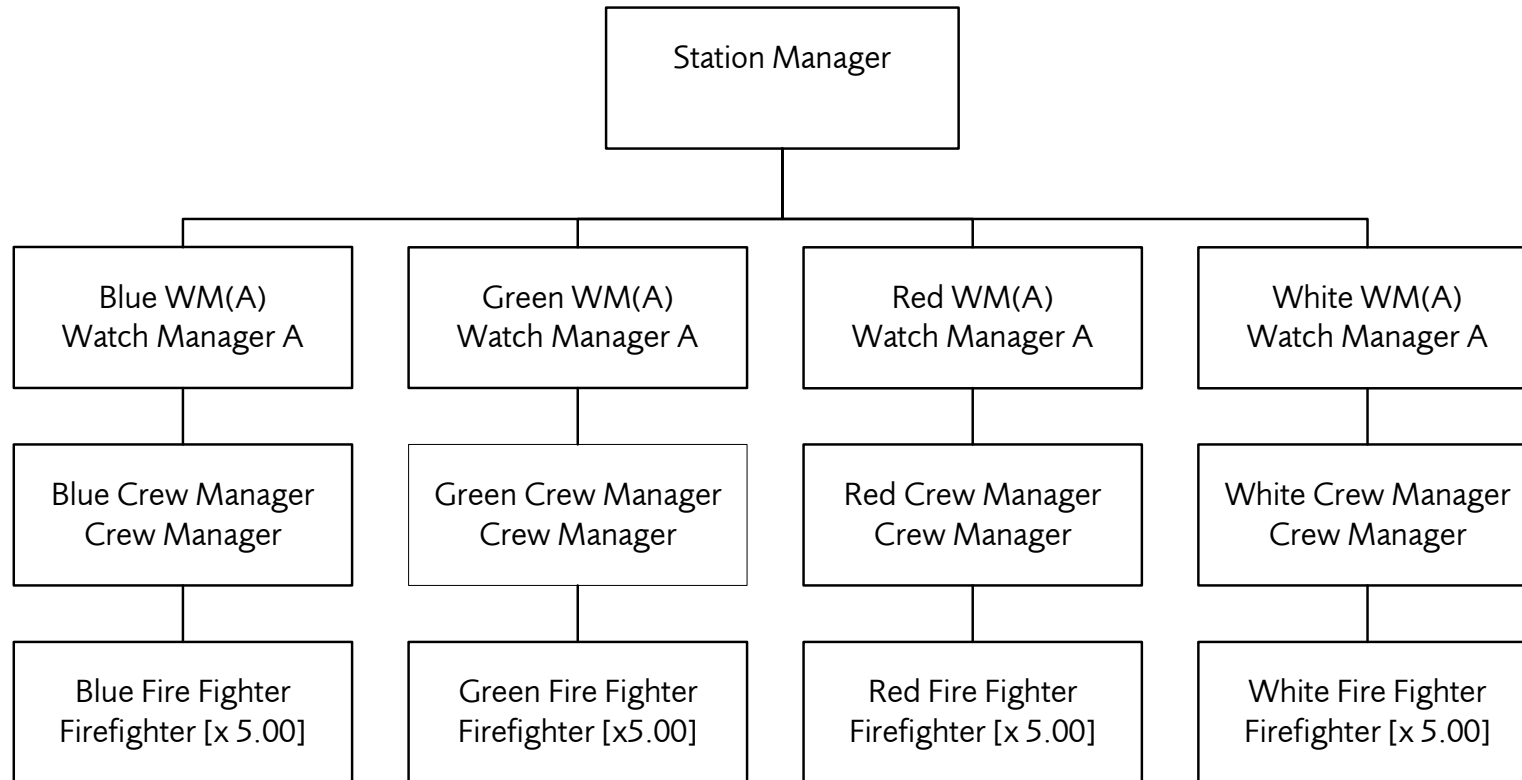

Fire Station with 1 Fire Engine

The above structure applies to the following stations with 1 fire engine:

Acton, Belsize, Biggin Hill, Chiswick, Deptford, Dockhead, Dowgate, Downham, Eltham, Fulham, Hainault, Harold Hill, Harrow, Heathrow, Hendon, Kensington, Knightsbridge, Mill Hill, Mitcham, New Cross, New Malden, Orpington, Purley, Shadwell, Silvertown, Southwark, Surbiton, Wallington, Walthamstow, Westminster, Woodside, and Woolwich.